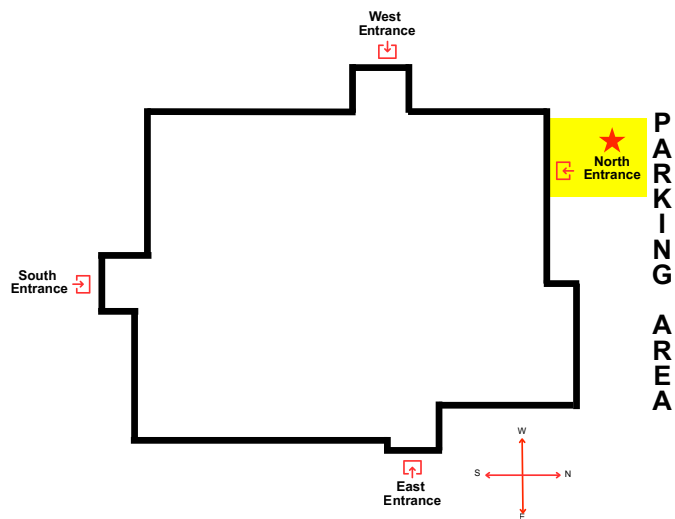

Directions & Parking

Please check your Welcome Email to confirm where you will start on your first day! Parking is available at all locations, free of charge during working hours.

Common first day locations:

1.) MPF Multi-Purpose Facility (MPF)

MPF Multi-Purpose Facility (MPF)
3000 George Washington Way
Richland, WA 99354

MPF doors open to public at 7:00 AM

2.) Project Office North Annex (PONA) – 1st Floor

Project Office North Annex (PONA)
2505 Garlick Boulevard
Richland, WA 99354

Sign outside North Entrance
Arrival at North side of PONA, NW entrance doorway.
North Entrance – recommend parking on this side. Follow the signs for Construction Orientation. Check in with Security officer to get temporary badge. ★ (Security office)